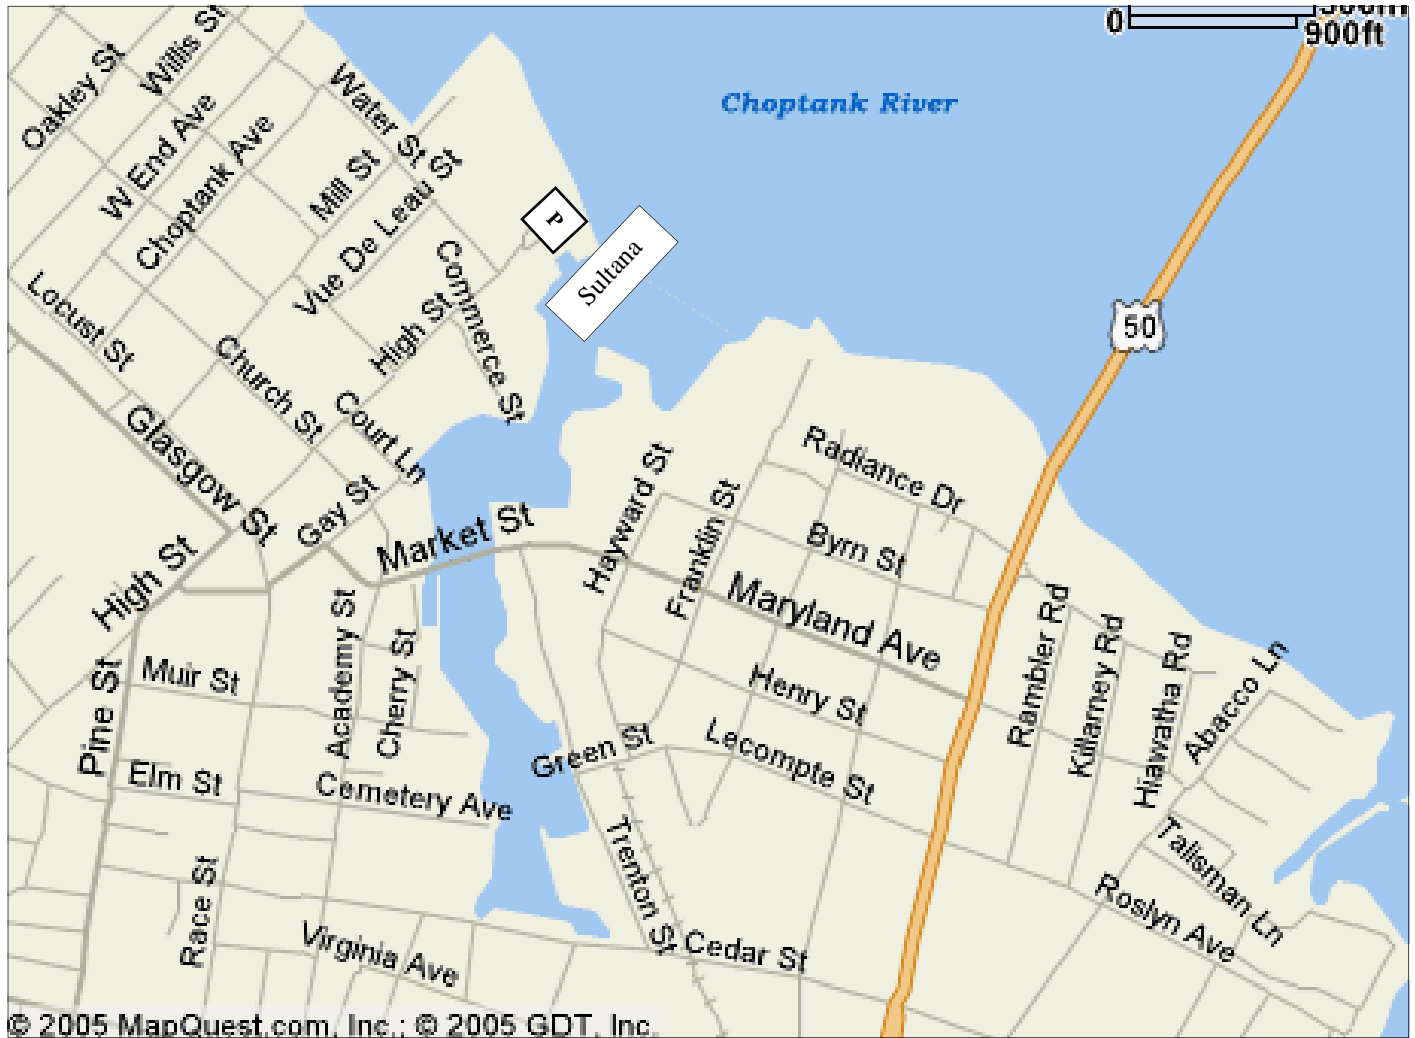

DIRECTIONS TO SULTANA'S DOCK IN CAMBRIDGE, MARYLAND

DIRECTIONS TO CAMBRIDGE

From points north - Take Route 50 East over the Choptank River Bridge. Turn right on Maryland Ave. shortly after crossing the bridge. Follow Maryland Ave. to Poplar Street. Turn right onto Poplar Street and follow to High Street. Turn right on High Street and follow to the water. Sultana will be on your right.

From points south - Take Route 50 West into Cambridge. Just before getting to the bridge crossing the Choptank River, turn left onto Maryland Avenue. Follow Maryland Avenue to Poplar Street. Turn right on Poplar Street and follow to High Street. Turn right on High Street and follow to the water. Sultana will be on your right.

**HELPFUL HINT: FOLLOW SIGNS TO SKIPJACK NATHAN OF DORCHESTER.
SULTANA WILL BE DOCKED RIGHT NEXT TO THIS VESSEL.**

NOTE: If you have difficulty finding the ship, feel free to call Captain Bob Brittain on Sultana's ship cell phone at 410-708-2315.